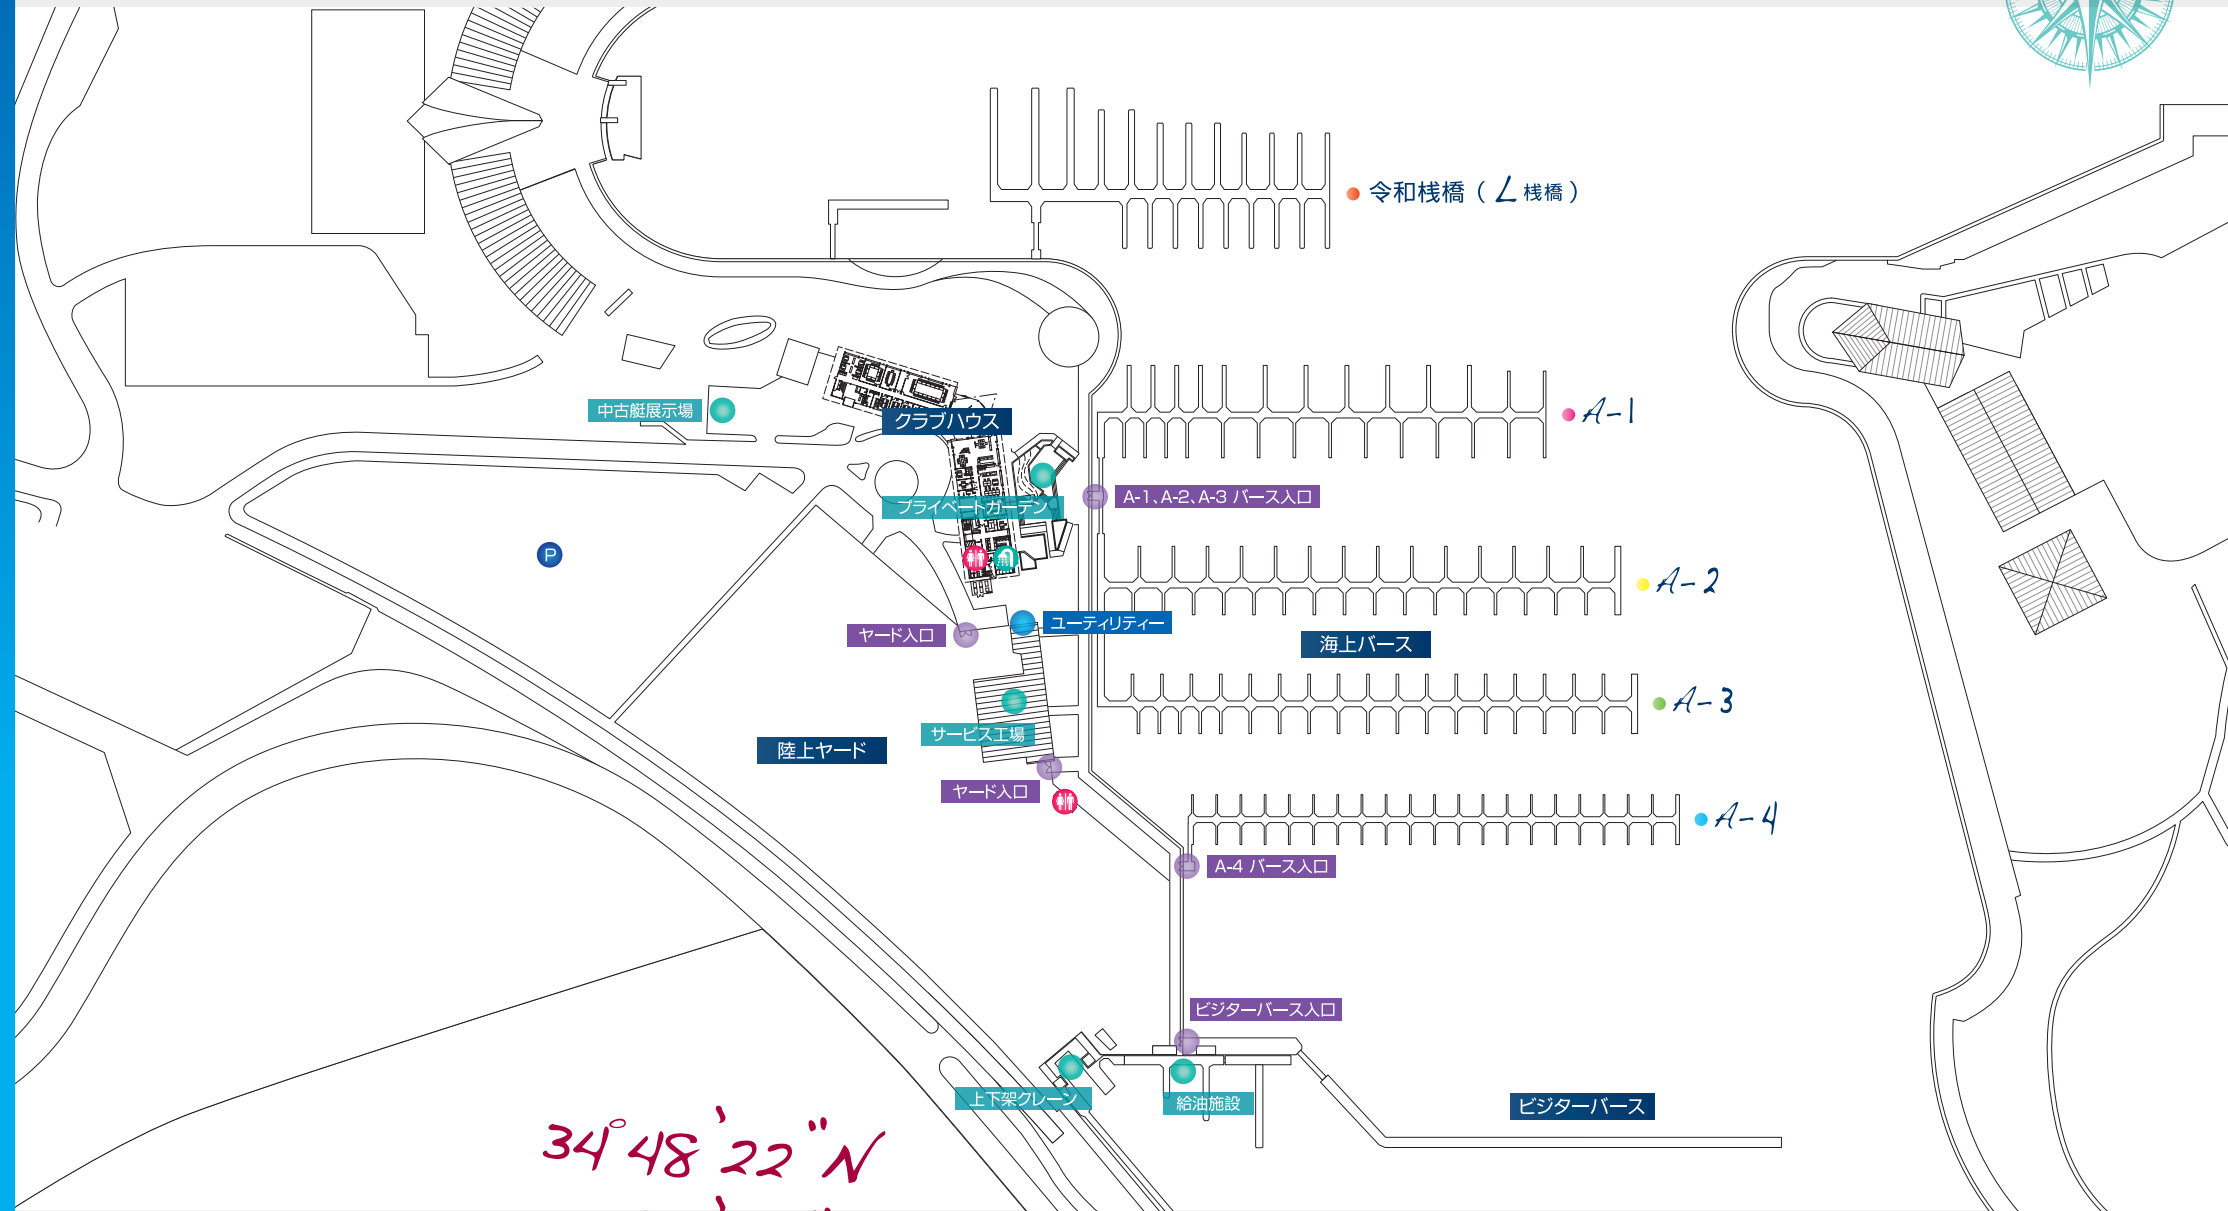

施設 MAP

34°48'22"N
137°16'86"E

CLUB HOUSE 1F

CLUB HOUSE 2F